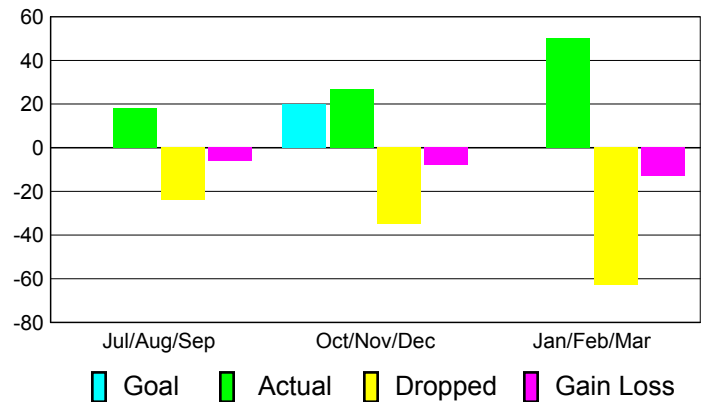

Membership Results 2010-2011

Goal, New, Dropped, Gain/Loss

Comparison of Membership Gain/Loss

Current Year Compared to the Previous Year