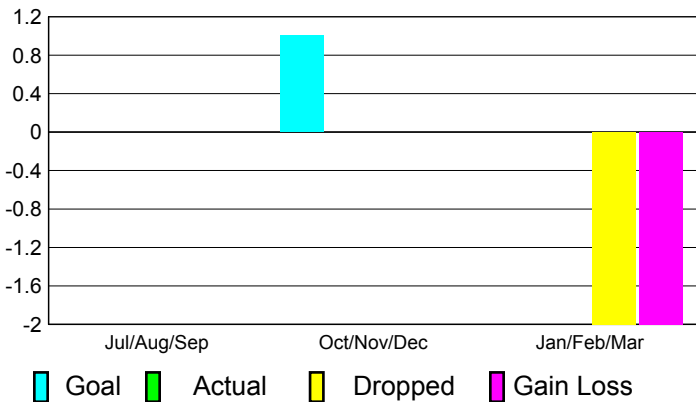

2010-2011 GMT Reports for District (or Undistricted) **District 22 A**

GMT: **ED J LECIUS**

Location: **MARYLAND**

GMT CA: **1**

CLUBS

**Club Results
2010-2011**

**Clubs
2009-2010**

Month	New Club Goal	Actual New Clubs	Actual Dropped Clubs	Gain/Loss of Clubs	Gain/Loss of Clubs
Jul/Aug/Sep	0	0	0	0	0
Oct/Nov/Dec	1	0	0	0	0
Jan/Feb/Mar	0	0	-2	-2	0
Totals	1	0	-2	-2	0

Club Results 2010-2011

Goal, New, Dropped, Gain/Loss

Comparison of Club Gain/Loss

Current Year Compared to the Previous Year

YTD Status Quo Clubs 2010-2011

Status Quo Clubs Compared to Status Quo Members

MEMBERSHIP