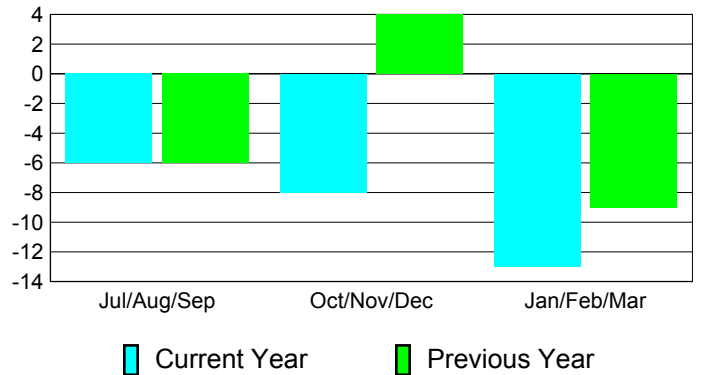

**Membership Results
2010-2011**

**Membership
2009-2010**

Month	Net Memb Goal	Actual New Memb	Actual Dropped Memb	Gain/Loss of Memb	Gain/Loss of Memb
Jul/Aug/Sep	0	18	-24	-6	-6
Oct/Nov/Dec	20	27	-35	-8	4
Jan/Feb/Mar	0	50	-63	-13	-9
Totals	20	95	-122	-27	-11

Membership Results 2010-2011

Goal, New, Dropped, Gain/Loss

Comparison of Membership Gain/Loss

Current Year Compared to the Previous Year

Gender Comparison 2010-2011

Jul/Aug/Sep

Oct/Nov/Dec

Jan/Feb/Mar